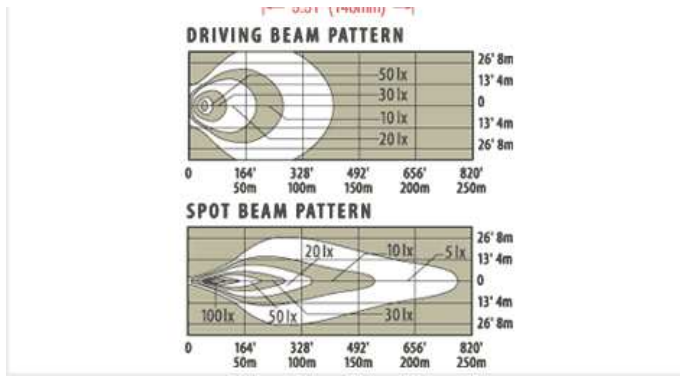

APPLICATIONS

- Truck/Jeep Off-Road
- Powersports Off-Road
- Adventure Touring/Motorcycle
- Utility & Construction
- Tow Trucks
- Fire & Rescue
- Original Equipment Manufacturer

RESOURCES

- Authorized Service Centers
- Product Literature
- Product Registration
- Warranty Statements
- Sponsorship/Donation Requests
- Newsletter
- Site Map

COMPANY

- About Warn
- History
- Quality and Environmental Policy
- Code of Business Conduct & Ethics
- Career Opportunities
- Press Releases
- Recalls/Safety Notifications

PARTNERS

- Partners Site
- Red Letter Dealer Program
- Merchandising Items

Copyright Warn Industries, Inc All rights reserved. Legal Statement
Warn Industries, Inc. standard purchase order Terms and Conditions