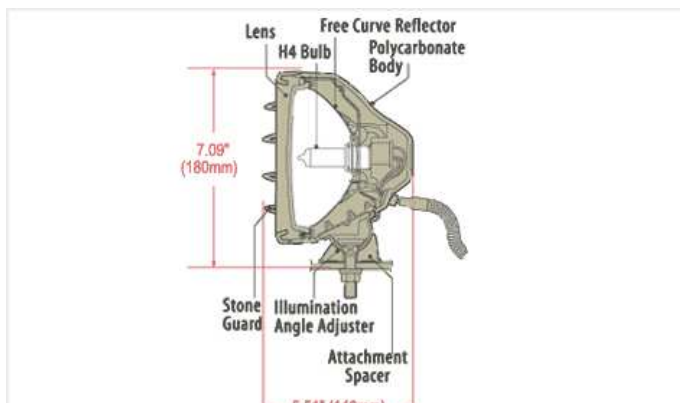

Search

- » BROWSE BY APPLICATION
- » WINCHES
- » HOISTS
- » WINCH ACCESSORIES
- » MOUNTING SYSTEMS
- » BUMPERS
- » OFF-ROAD LIGHTS
- » BODY ARMOR
- » PLOW SYSTEMS
- » 4WD HUBS
- » 4X FENDER FLARES
- » APPAREL

:: QUICK LINKS ::

- » WHERE TO BUY
- » REPLACEMENT PARTS
- » FIND PRODUCTS BY VEHICLE
- » CONTACT US
- » CAREER OPPORTUNITIES

Off-Road Lights for Jeep, Truck & SUV: SDB-160 Dual Beam

SDB-160 100,000 CANDLEPOWER DRIVING/SPOT LIGHTS

The SDB-160HB uses a free curve reflector. A Free Curve reflector is very efficient because it uses the whole reflector. This allows the spot beam to illuminate approximately 235 meters ahead and the driving beam to illuminate the entire surface in front of the vehicle.

The SDB-160HB has an internal light frame to protect the lamp from vibration and shock when running off-road, plus an impact resistant polycarbonate body protects the exterior. Heat and weather resistant EPT material helps protect lamp integrity. The lens of the SDB-160HB is protected by a stone guard in a "V"-shape to let air cool the lens surface, allowing extended operation of the lamp. Hardened glass lens has excellent heat and thermal shock resistance, strength and translucency.

Easily adjustable illumination angle to 15 degrees up or down. Dual beam control switch includes relay control feature and LED illumination when lamps are in use.

SPECIFICATIONS/PART NUMBER

- **Part Number:** 37606
- **Model:** SDB-160HB
- **Bulb:** H4
- **Rating:** 12V 100/90-Watt
- **Maximum Brightness:** 100,000CD
- **Spot Beam:** 770'/235m
- **Driving Beam:** 410'/125m
- **Beam Color:** White
- **Lens Diameter:** 5-1/4"/134mm
- **Attachment Bolt Dimensions:** 13/32"/10mm
- **Switch:** 1 (12V/24V)
- **Relays:** 2
- **Harness:** 1 (H4 TYPE)
- **Cord Clamps:** 4
- **Relay Locating Clamp:** 1
- **U-clip:** 4
- **Clip Tape:** 4
- **Self-Tapping Screw/Washer:** 2
- **Switch Locating Double-Sided Tape:** 1